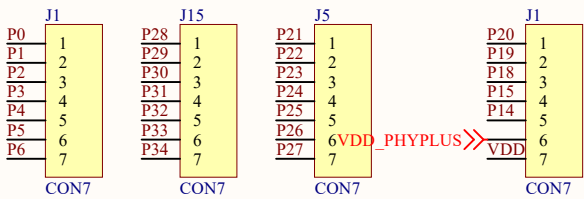

A

A

B

B

C

C

D

D

Title		
Size	Number	Revision
A4		
Date:	2019/6/12	Sheet of
File:	C:\Users\...\PHY6202_48_V1.0(EVB)...	Drawn By: