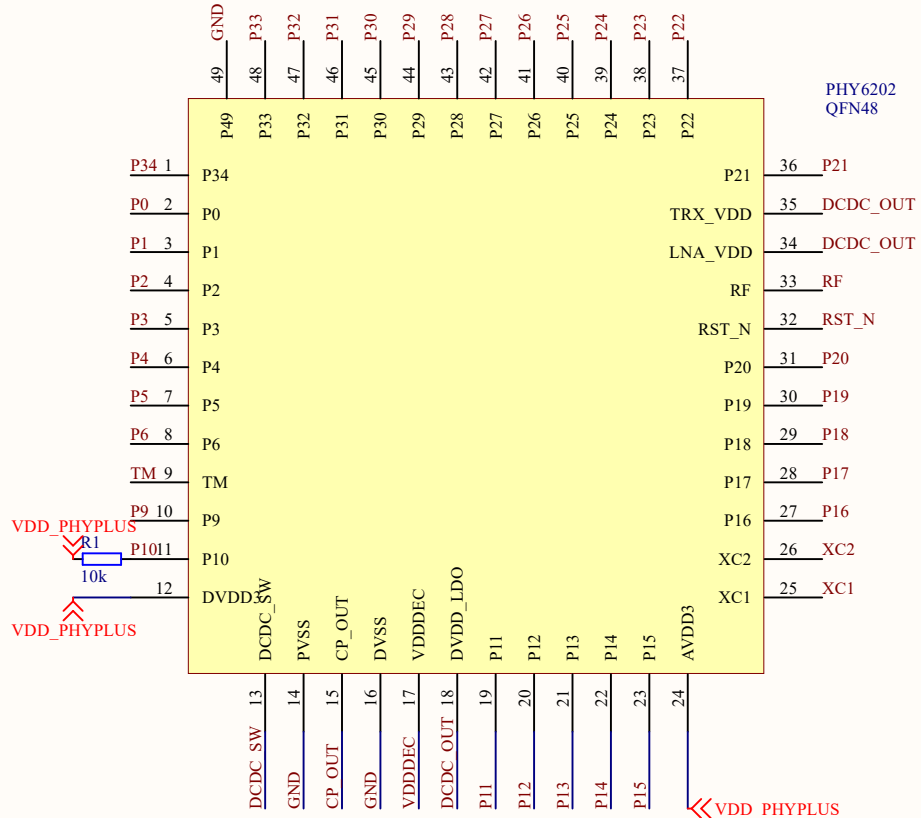

A

A

B

B

C

C

D

D

Title		
Size	Number	Revision
A4		
Date:	2019/6/12	Sheet of
File:	C:\Users\...\PHY6202_48_V1.0(EVB)...	Drawn By: