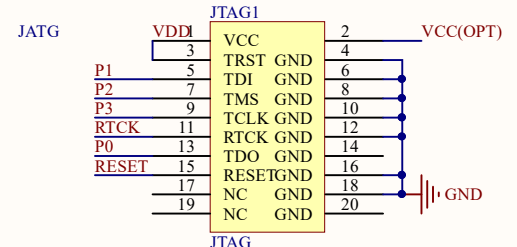

A

A

B

B

C

C

D

D

Title		
Size	Number	Revision
A4		
Date:	2019/6/12	Sheet of
File:	C:\Users\...\PHY6202_48_V1.0(EVB)...	Drawn By: