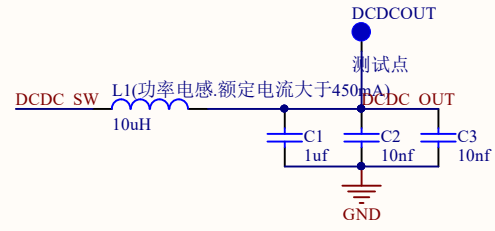

Title		
Size	Number	Revision
A4		
Date:	2019/7/1	Sheet of
File:	C:\Users\...PHY6212 48 V1.0(EVB)...	Drawn By: