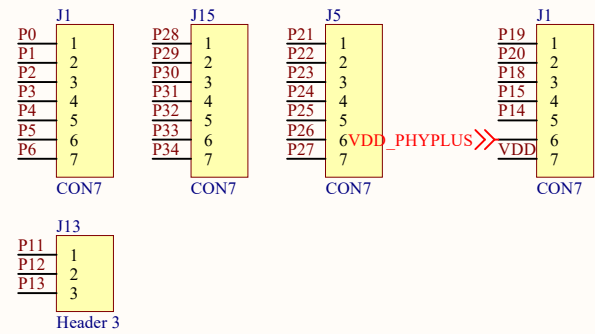

A

A

B

B

C

C

D

D

Title		
Size	Number	Revision
A4		
Date:	2019/7/1	Sheet of
File:	C:\Users\...PHY6212 48 V1.0(EVB)...	Drawn By: