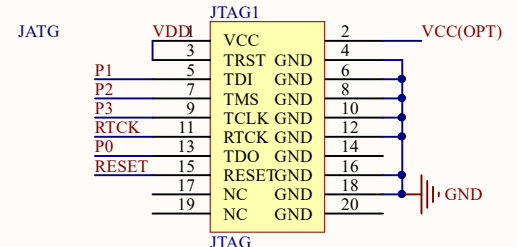

A

A

B

B

C

C

D

D

Title		
Size	Number	Revision
A4		
Date:	2019/7/1	Sheet of
File:	C:\Users\...PHY6212 48 V1.0(EVB)...	Drawn By: