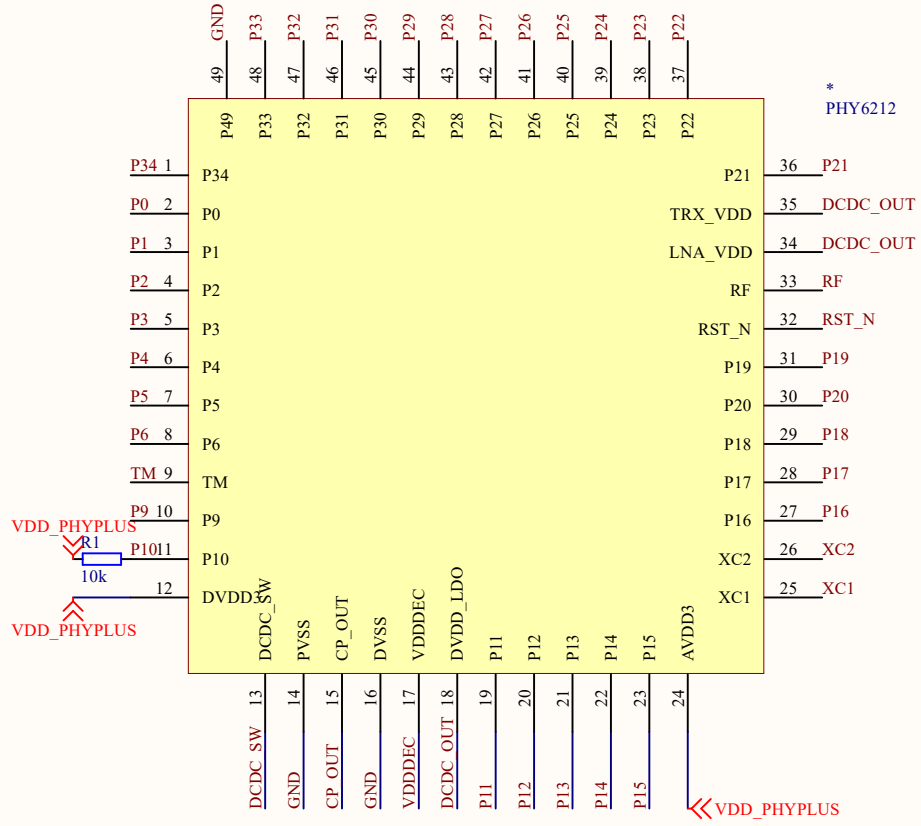

A

A

B

B

C

C

D

D

Title		
Size	Number	Revision
A4		
Date:	2019/7/1	Sheet of
File:	C:\Users\...PHY6212 48 V1.0(EVB)...	Drawn By: