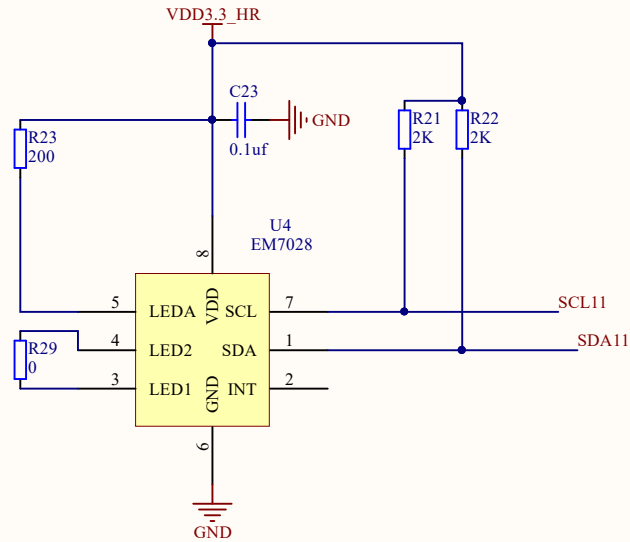

Title		
Size	Number	Revision
A4		
Date:	2020/11/6	Sheet of
File:	E:\TK work\...\Sheet1.SchDoc	Drawn By:

Flash 16M bit

Touch

AMIC

数字MIC和模拟只能单独使用，无法同时  
32K晶振和LED灯无法同时使用

Digital MIC

Heart Rate

LED

Title		
Size	Number	Revision
A4		
Date:	2020/11/6	Sheet of
File:	E:\TK work\...\Sheet2.SchDoc	Drawn By:

Gsensor

LCD

Keyboard

复用IO口，用keyboard就无法使用外挂Flash、Touch、Gsensor、HeartRate

Title		
Size	Number	Revision
A4		
Date:	2020/11/6	Sheet of
File:	E:\TK work\...\Sheet3.SchDoc	Drawn By: