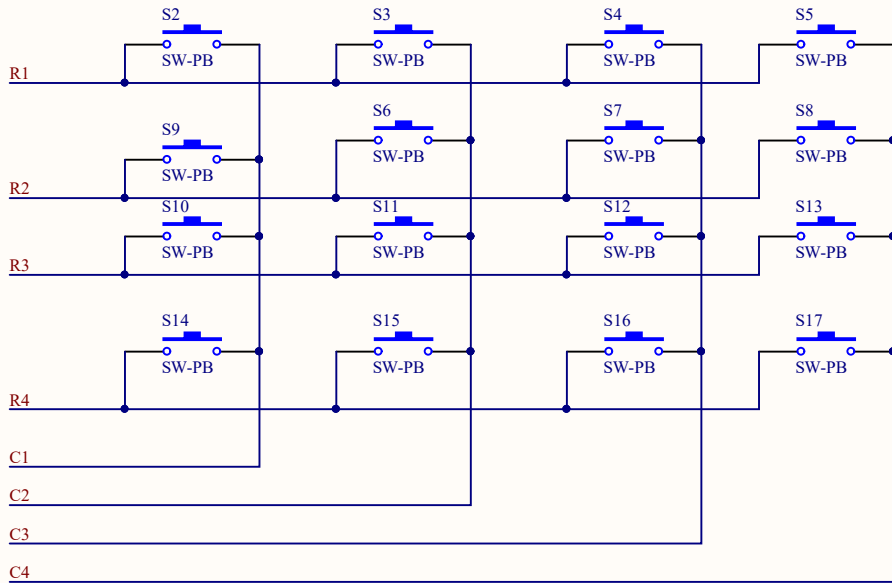

Gsensor

LCD

Keyboard

复用IO口，用keyboard就无法使用外挂Flash、Touch、Gsensor、HeartRate

Title		
Size	Number	Revision
A4		
Date:	2020/11/6	Sheet of
File:	E:\TK work\...\Sheet3.SchDoc	Drawn By: