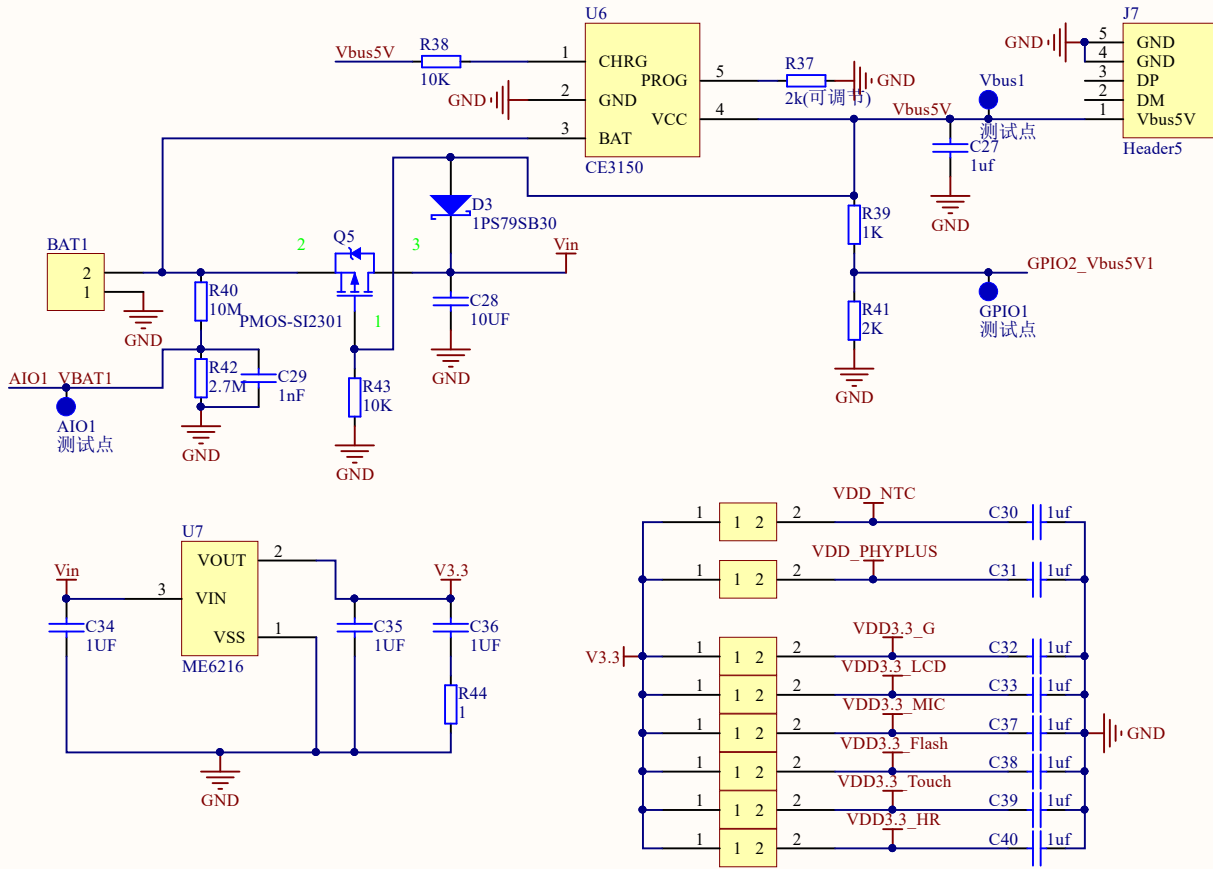

Title		
Size	Number	Revision
A4		
Date:	2020/11/6	Sheet of
File:	E:\TK work\...\Sheet2.SchDoc	Drawn By:

Gsensor

LCD

Keyboard

复用IO口，用keyboard就无法使用外挂Flash、Touch、Gsensor、HeartRate

Title		
Size	Number	Revision
A4		
Date:	2020/11/6	Sheet of
File:	E:\TK work\...\Sheet3.SchDoc	Drawn By: