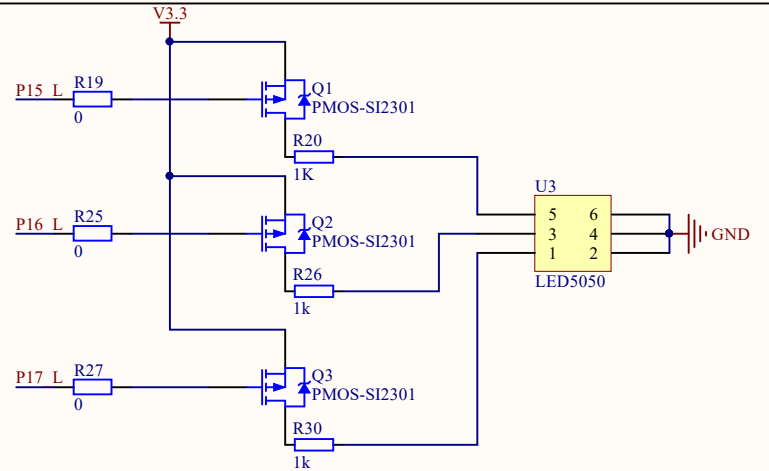

Title		
Size	Number	Revision
A4		
Date:	2020/11/6	Sheet of
File:	E:\TK work\...\Sheet1.SchDoc	Drawn By:

Flash 16M bit

Touch

AMIC

数字MIC和模拟只能单独使用，无法同时  
32K晶振和LED灯无法同时使用

Digital MIC

Heart Rate

LED