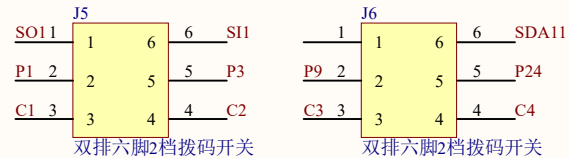

Title		
Size	Number	Revision
A4		
Date:	2020/11/6	Sheet of
File:	E:\TK work\...\Sheet2.SchDoc	Drawn By:

Gsensor

LCD

Keyboard

复用IO口，用keyboard就无法使用外挂Flash、Touch、Gsensor、HeartRate

Title		
Size	Number	Revision
A4		
Date:	2020/11/6	Sheet of
File:	E:\TK work\...\Sheet3.SchDoc	Drawn By:

Title		
Size	Number	Revision
A4		
Date:	2020/11/6	Sheet of
File:	E:\TK_work\...\Sheet4.SchDoc	Drawn By: