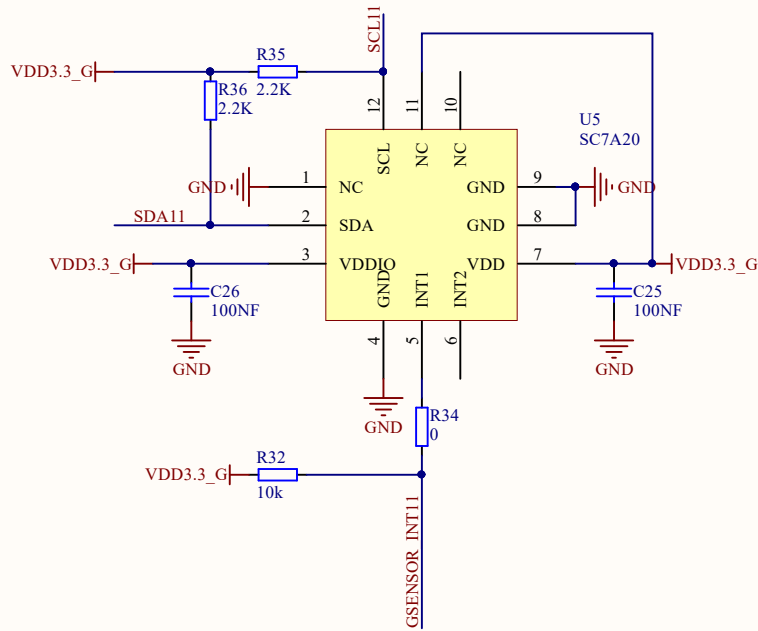

Gsensor

LCD

Keyboard

复用IO口，用keyboard就无法使用外挂Flash、Touch、Gsensor、HeartRate

Title		
Size	Number	Revision
A4		
Date:	2020/11/6	Sheet of
File:	E:\TK work\...\Sheet3.SchDoc	Drawn By: