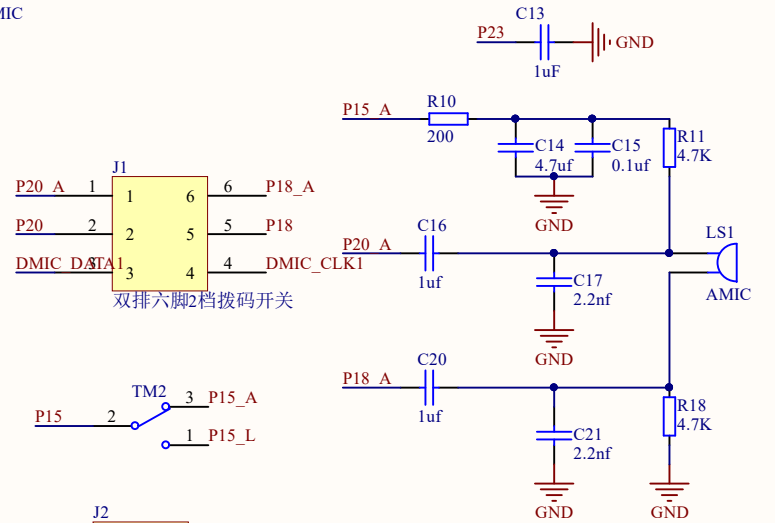

Title		
Size	Number	Revision
A4		
Date:	2020/11/6	Sheet of
File:	E:\TK work\...\Sheet1.SchDoc	Drawn By:

Flash 16M bit

Touch

AMIC

数字MIC和模拟只能单独使用，无法同时  
32K晶振和LED灯无法同时使用

Digital MIC

Heart Rate

LED

Title		
Size	Number	Revision
A4		
Date:	2020/11/6	Sheet of
File:	E:\TK work\...\Sheet2.SchDoc	Drawn By:

Gsensor

LCD

Keyboard

复用IO口，用keyboard就无法使用外挂Flash、Touch、Gsensor、HeartRate

Title		
Size	Number	Revision
A4		
Date:	2020/11/6	Sheet of
File:	E:\TK work\...\Sheet3.SchDoc	Drawn By: