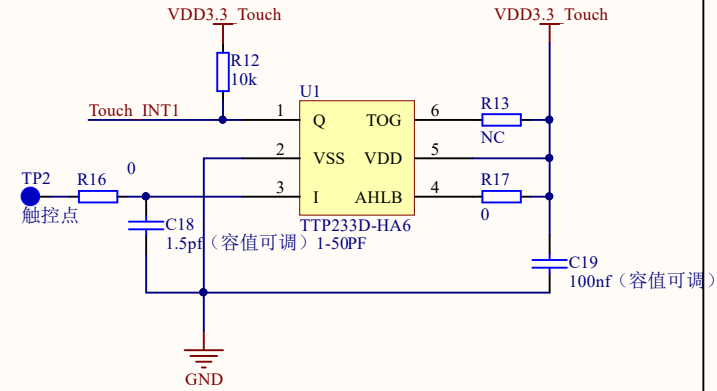

Title		
Size	Number	Revision
A4		
Date:	2020/11/6	Sheet of
File:	E:\TK work\...\Sheet1.SchDoc	Drawn By:

Flash 16M bit

Touch

AMIC

数字MIC和模拟只能单独使用，无法同时  
32K晶振和LED灯无法同时使用

Digital MIC

Heart Rate

LED

Title		
Size	Number	Revision
A4		
Date:	2020/11/6	Sheet of
File:	E:\TK work\...\Sheet2.SchDoc	Drawn By:

Gsensor

LCD

Keyboard

复用IO口，用keyboard就无法使用外挂Flash、Touch、Gsensor、HeartRate

Title		
Size	Number	Revision
A4		
Date:	2020/11/6	Sheet of
File:	E:\TK work\...\Sheet3.SchDoc	Drawn By: