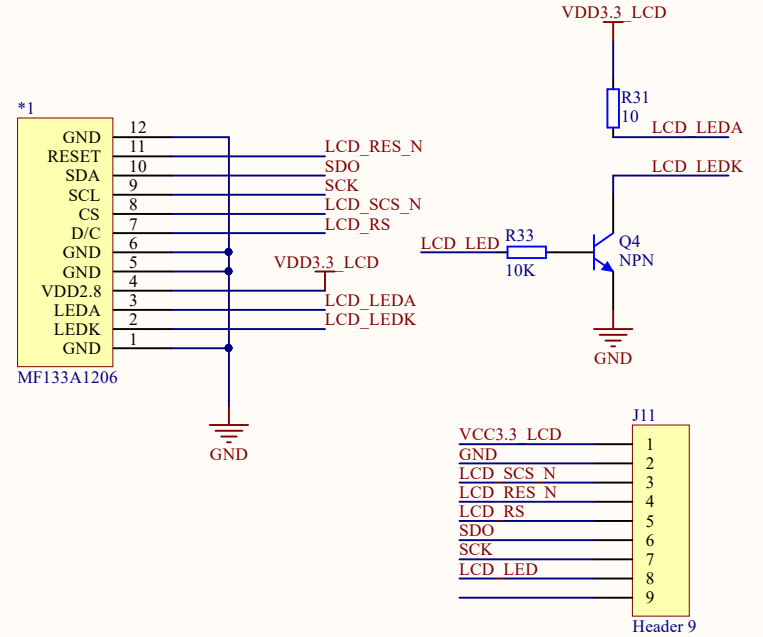

Title		
Size	Number	Revision
A4		
Date:	2020/11/6	Sheet of
File:	E:\TK work\...\Sheet1.SchDoc	Drawn By:

Flash 16M bit

Touch

AMIC

数字MIC和模拟只能单独使用，无法同时  
32K晶振和LED灯无法同时使用

Digital MIC

Heart Rate

LED

Title		
Size	Number	Revision
A4		
Date:	2020/11/6	Sheet of
File:	E:\TK work\...\Sheet2.SchDoc	Drawn By:

Gsensor

LCD

Keyboard

复用IO口，用keyboard就无法使用外挂Flash、Touch、Gsensor、HeartRate

Title		
Size	Number	Revision
A4		
Date:	2020/11/6	Sheet of
File:	E:\TK work\...\Sheet3.SchDoc	Drawn By: