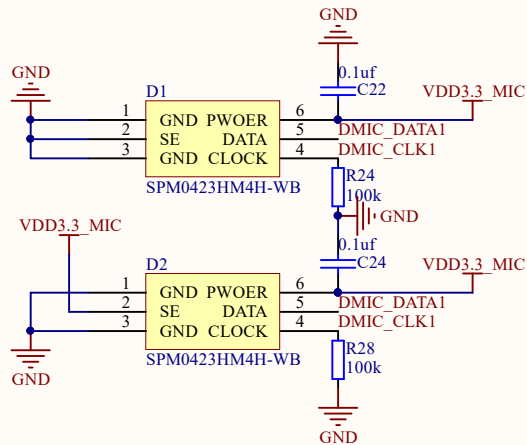

Title		
Size	Number	Revision
A4		
Date:	2020/11/6	Sheet of
File:	E:\TK work\...\Sheet1.SchDoc	Drawn By:

Flash 16M bit

Touch

AMIC

数字MIC和模拟只能单独使用，无法同时  
32K晶振和LED灯无法同时使用

Digital MIC

Heart Rate

LED

Title		
Size	Number	Revision
A4		
Date:	2020/11/6	Sheet of
File:	E:\TK work\...\Sheet2.SchDoc	Drawn By:

Gsensor

LCD

Keyboard

复用IO口，用keyboard就无法使用外挂Flash、Touch、Gsensor、HeartRate

Title		
Size	Number	Revision
A4		
Date:	2020/11/6	Sheet of
File:	E:\TK work\...\Sheet3.SchDoc	Drawn By: