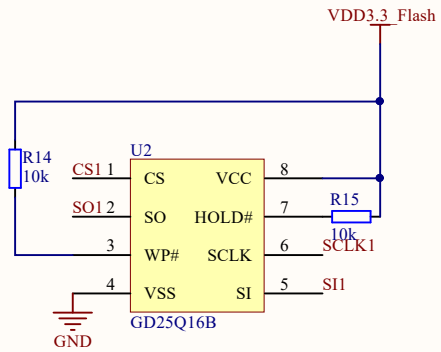

Title		
Size	Number	Revision
A4		
Date:	2020/11/6	Sheet of
File:	E:\TK work\...\Sheet1.SchDoc	Drawn By:

Flash 16M bit

Touch

AMIC

数字MIC和模拟只能单独使用，无法同时  
32K晶振和LED灯无法同时使用

Digital MIC

Heart Rate

LED